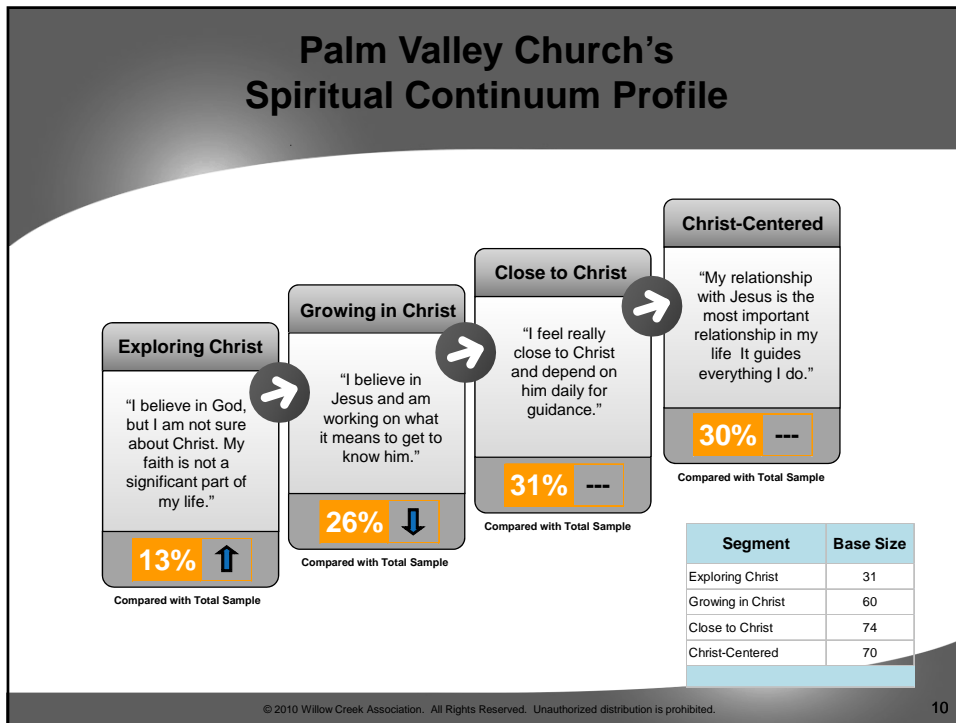

Palm Valley Church's Spiritual Beliefs and Attitudes

Key Spiritual Beliefs And Attitudes (top box)	Total	Exploring Christ	Growing in Christ	Close to Christ	Christ-Centered
Base Size	235	31	60	74	70
Salvation by Grace	66%	42% ↑↑	55%	69%	81%
Trinity	95%	77% ↑	93%	99%	100%
Personal God	75%	35% ↑	57%	88%	94%
Christ is First	76% ↑	52% ↑↑	63% ↑	82%	90%
Authority of the Bible	66% ↑	32% ↑↑	50% ↑	74%	84%
Identity in Christ	68% ↑	19%	55% ↑	77% ↑	90%
Stewardship	43%	32% ↑↑	33%	38%	60%
Giving Away My Life	46% ↑↑	26% ↑↑	30% ↑↑	43% ↑↑	70% ↑

© 2010 Willow Creek Association. All Rights Reserved. Unauthorized distribution is prohibited. 11