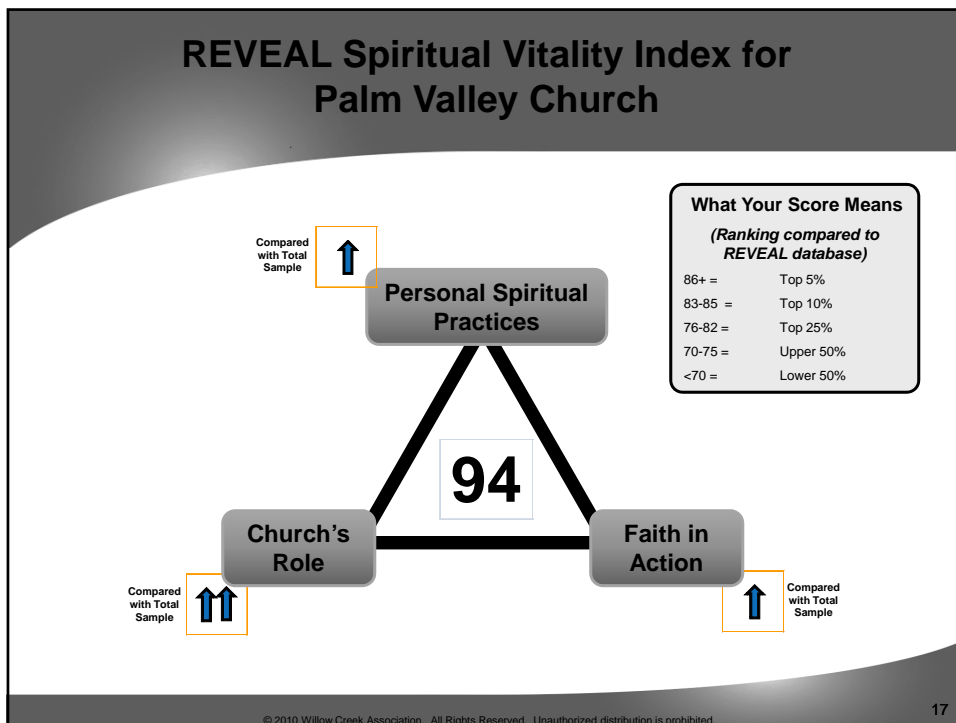

Overall Satisfaction with the Church's Role in Spiritual Growth and the Senior Pastor

Spiritual Continuum		Overall Satisfaction with the Church's Role in Spiritual Growth <i>(top two boxes)</i>
Segment	Base Size	
Total	235	72% ↑
Exploring Christ	31	65% ↑↑
Growing in Christ	60	72% ↑
Close to Christ	74	73% ↑
Christ-Centered	70	74% ↑
# Low sample size		

© 2010 Willow Creek Association. All Rights Reserved. Unauthorized distribution is prohibited. 16