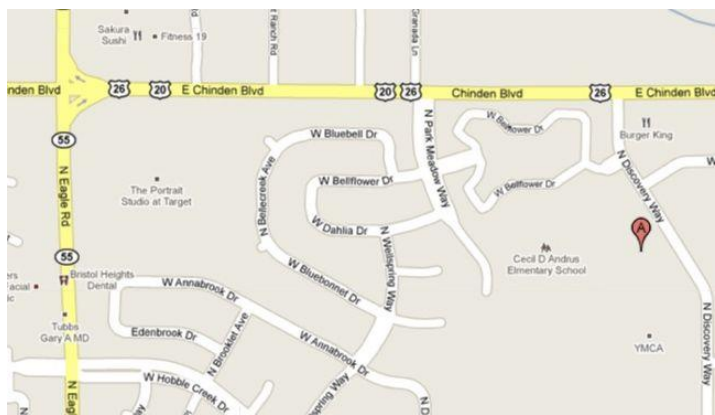

The Pursuit • Site 119

6151 N. Discovery Way • Boise, ID 83713

P: 208.859.9114 • www.thepursuit.org

Directions to Where You Want to Be

From Boise Airport: Head Southeast on W. Airport Way (.4 mi). Continue onto Vista Connector Road (308 ft). Continue onto Vista Ave. (.1 mi). Turn left to merge onto I-84 W (7.1 mi). Take Exit 46 toward S. Eagle Rd./ID-55 N (.4 mi). Keep right at the fork, follow signs for ID-55 N/Eagle/McCall/Emmett and merge onto S Eagle Rd/ID-55 N (4.5 mi). Turn right at E Chinden Blvd (.6 mi). Take the second right on to N Discovery Way. The Pursuit will be on the right. (.2 mi).