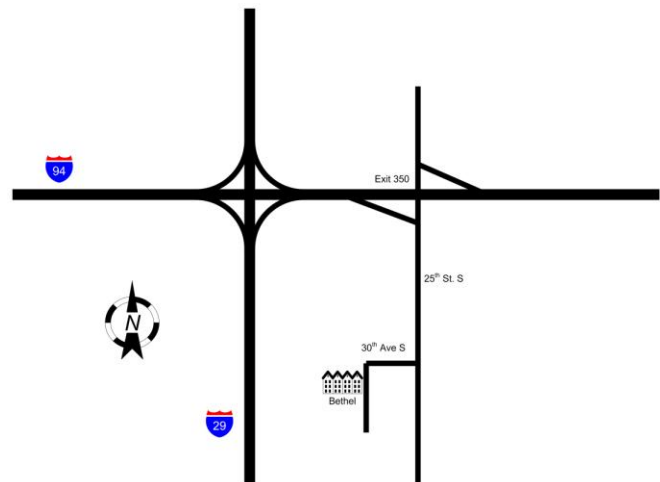

And

Closing Comments by Bill Hybels

Bethel Evangelical Free Church • Site 160

2702 30th Ave S • Fargo, ND 58103

P: 701.232.4476 • www.bethelvc.com

Directions to Where You Want to Be

From I-94 east or westbound: Take I-94 to exit 350. Exit south on 25th St S to 30th Ave S, approximately ¼ mile. Turn right (west) on 30th Ave S, 2 blocks. Bethel is right in front of you!