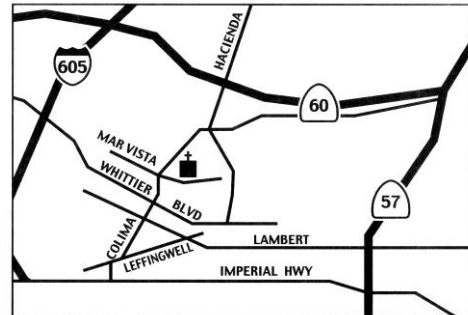

And

Closing Comments by Bill Hybels

Whittier Area Community Church • Site 159

8175 Villaverde Dr. Whittier, CA 90605

P: 562-945-4500 • www.wacc.net

Directions to Where You Want to Be

From the North: 60 Fwy, exit Hacienda Blvd., go south. Turn right on Colima Rd., left on Mar Vista and left on Villaverde.

From the East: 57 Fwy, exit Lambert Rd., go west. Turn right on Colima Rd., right on Mar Vista and left on Villaverde.

From the West: 605 Fwy, exit Whittier Blvd., go east. Turn left on Colima, right on Mar Vista and left on Villaverde.