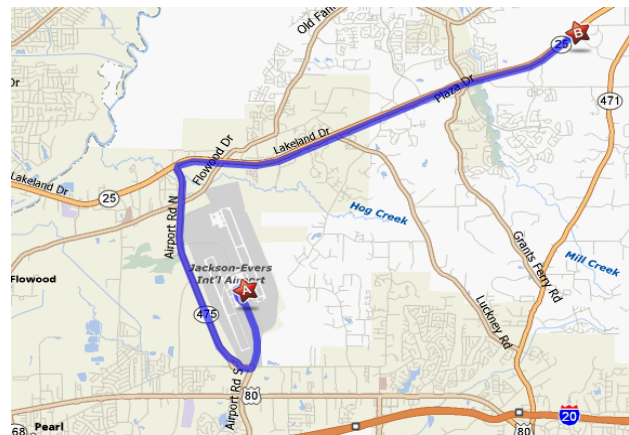

And

Closing Comments by Bill Hybels

Pinelake Church • Site 146

6071 Highway 25, Brandon, MS 39047

P: 601-829-4500 • www.pinelake.org

Directions to Where You Want to Be

From Jackson Evers International Airport: Go SOUTH on INTERNATIONAL DR toward W CROSS ST (1.4 mi), take a SLIGHT RIGHT onto MS-475 N/ OLD BRANDON RD.(.2 mi), take a RIGHT onto MS-475 N/ AIRPORT RD N. (3.5 mi), RIGHT onto LAKELAND DR/ MS-25 N. Continue to follow MS-25 N. (6.9 mi) to Pinelake Church.