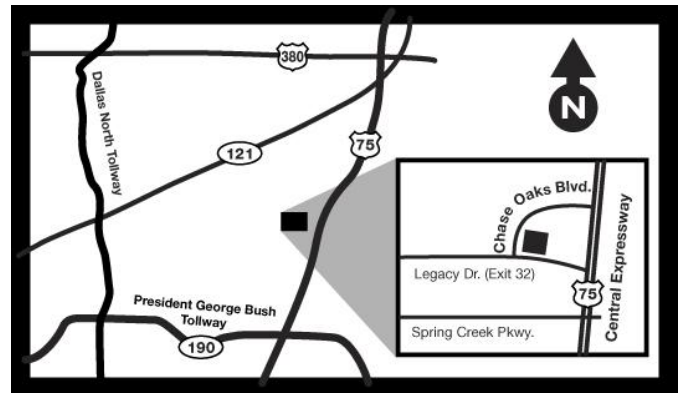

And

Closing Comments by Bill Hybels

Chase Oaks Church • Site 144

281 Legacy Drive • Plano, Texas 75023

P: 972.783.8800 • www.chaseoaks.org

Directions to Where You Want to Be

Take Hwy 75 (Central Expressway) to Plano and exit at Legacy Drive. Going west on Legacy our campus is located on the right at Legacy and Chase Oaks. Look for the name on the building.

Worship Where You Are

We invite you to stay for our 7:00 p.m. Friday worship service. Or come back Sunday for one of two unique worship venues:

- **LIVE!**—Contemporary and Compelling—meets on Fridays at 7:00 p.m., and Sundays at 9:00 & 11:00 a.m. in our 281 Legacy Auditorium.
- **Epoch**—Progressive and Reflective—meets on Sundays at 9:00 & 11:00 a.m. at 201 Legacy (our Youth Facility).