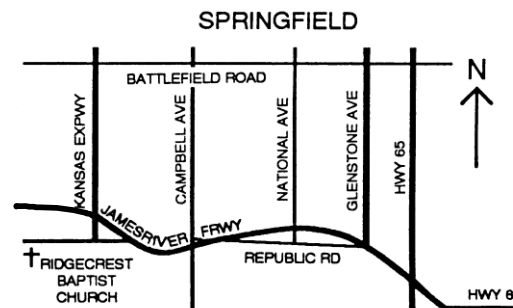

Times Listed Below are Central Time
Schedule Subject to Change

Thursday, August 6, 2009 ■ 9am – 5pm

Guest Check-In ■ 8:00 – 9:00am

Session One – Leading in a New Reality

Bill Hybels

Session Two – Hiring, Firing and Board Meltdowns

*Bill Hybels, Patrick Lencioni, Henry Cloud,
David Ireland and Carly Fiorina*

And

Manage Differently NOW - Gary Hamel

LUNCH

Session Three – Leading People to the Prodigal God

Tim Keller

Session Four – A Leadership Case Study

Jessica Jackley and the KIVA Story

And

Against All Odds - Harvey Carey

Friday, August 7, 2009 9am – 5:15pm

Session Five – Thinking Forward

Dave Gibbons and Andrew Rugasira

And

Leveraging Your Past - Wess Stafford

Session Six – Eyewitness to Power

David Gergen Interview

LUNCH

Session Seven - Switch

Chip and Dan Heath with Craig Groeschel

Session Eight – Bono, the Church....Three Years Later

Session Nine – An Interview with Tony Blair

And

Closing Comments by Bill Hybels

Ridgecrest Baptist Church • Site 133

2210 W. Republic Rd • Springfield, MO 65807

P: 417.887.2317 • www.ridgecrestbaptist.org

Directions to Where You Want to Be

Coming from the north, northwest or northeast:

I-44 to Kansas Expressway

South on Kansas to dead end at Republic Road.

Right on Republic Road. Second block on the left.

Coming from the southeast or southwest:

James River Freeway to Kansas Expressway

South on Kansas to dead end at Republic Road.

Right on Republic Road. Second block on the left.

Worship Where You Are

We invite you to participate with us in worship on Sunday.

Our service times are 9:00 & 10:30 a.m. and 6:30 p.m. for our jubilee service.

Eat Where You Are

Maps and directions to local restaurants will be available at the Conference Information Center when you arrive onsite.

Stay Where You Are

When making your reservation, please mention your attendance at the Willow Creek Leadership Summit at Ridgecrest for the reduced rate.

Quality Inn & Suites, 3930 S. Overland Ave, 417-888-0898

4 minutes from church.

Sleep Inn, 233 E. El Camino Alto St, 417-886-2464

5 minutes from church.

Hampton Inn, 3232 S. Glenstone Ave, 417-882-6611,

11 minutes from church.