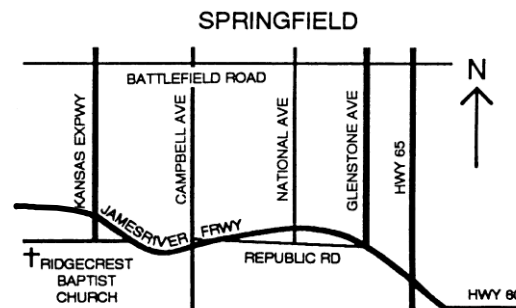

Times Listed Below are Central Time
Schedule Subject to Change

Thursday, August 6, 2009 ■ 9am – 5pm

Guest Check-In ■ 8:00 – 9:00am

Session One – Leading in a New Reality

Bill Hybels

Session Two – Hiring, Firing and Board Meltdowns

*Bill Hybels, Patrick Lencioni, Henry Cloud,
David Ireland and Carly Fiorina*

And

Manage Differently NOW - Gary Hamel

LUNCH

Session Three – Leading People to the Prodigal God

Tim Keller

Session Four – A Leadership Case Study

Jessica Jackley and the KIVA Story

And

Against All Odds - Harvey Carey

Friday, August 7, 2009 9am – 5:15pm

Session Five – Thinking Forward

Dave Gibbons and Andrew Rugasira

And

Leveraging Your Past - Wess Stafford

Session Six – Eyewitness to Power

David Gergen Interview

LUNCH

Session Seven - Switch

Chip and Dan Heath with Craig Groeschel

Session Eight – Bono, the Church....Three Years Later

Session Nine – An Interview with Tony Blair

And

Closing Comments by Bill Hybels

Ridgecrest Baptist Church • Site 133

2210 W. Republic Rd • Springfield, MO 65807

P: 417.887.2317 • www.ridgecrestbaptist.org

Directions to Where You Want to Be

Coming from the north, northwest or northeast:

I-44 to Kansas Expressway

South on Kansas to dead end at Republic Road.

Right on Republic Road. Second block on the left.

Coming from the southeast or southwest:

James River Freeway to Kansas Expressway

South on Kansas to dead end at Republic Road.

Right on Republic Road. Second block on the left.

Worship Where You Are

We invite you to participate with us in worship on Sunday.

Our service times are 9:00 & 10:30 a.m. and 6:30 p.m. for our jubilee service.

Eat Where You Are

Maps and directions to local restaurants will be available at the Conference Information Center when you arrive onsite.

Stay Where You Are

When making your reservation, please mention your attendance at the Willow Creek Leadership Summit at Ridgecrest for the reduced rate.

Quality Inn & Suites, 3930 S. Overland Ave, 417-888-0898

4 minutes from church.

Sleep Inn, 233 E. El Camino Alto St, 417-886-2464

5 minutes from church.

Hampton Inn, 3232 S. Glenstone Ave, 417-882-6611,

11 minutes from church.