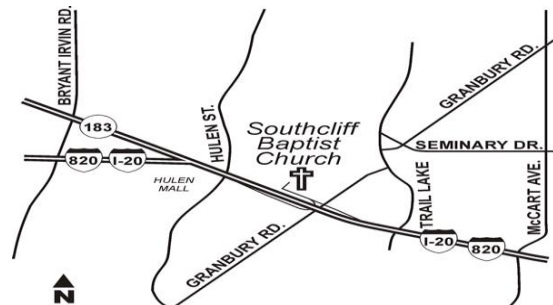

And

Closing Comments by Bill Hybels

Southcliff Baptist Church • Site 124

4100 SW Loop 820 • Ft. Worth, TX 76109

P: 817.924.2241 • www.southcliff.com

Directions to Where You Want to Be

Directions from DFW Airport

- Use the South Exit to exit the airport.
- Once you have passed through the toll gates, you will see signs for 360 South (approx ½ mile). Follow those signs.
- Stay in the right two lanes, and follow signs for 360 South to Arlington.
- Stay on 360 South for about 15 miles.
- Next, take I-20 West for about 19 miles.
- Get off at the Granbury Road/South Drive Exit # 434A.
- Once on the access road, get in the right-hand lane and go through first stoplight. The church is on the right.
- Turn right onto Walden. The church parking lots are on your left and right.