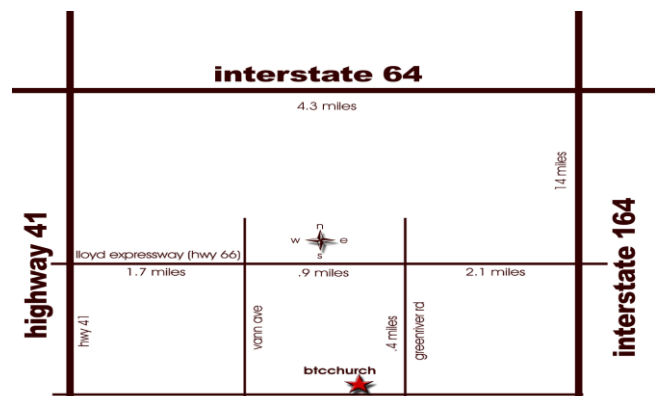

Session Nine – An Interview with Tony Blair

And

Closing Comments by Bill Hybels

Bethel Temple Community Church • Site 108

4400 Lincoln Ave • Evansville, IN 47714

P: 812.477.8888 • www.btccchurch.com

Directions to Where You Want to Be

Just west of Green River Road on Lincoln Ave.

From Hwy 41: Turn East on Lloyd Expressway. Exit Green River Road. Turn South (right) at light. Turn right at Lincoln Ave. BTCC is on the right.

From I-164: Go West on Lloyd Expressway. Exit at Green River Road. Turn south (left) at light. Turn right at Lincoln Ave. BTCC is on the right.