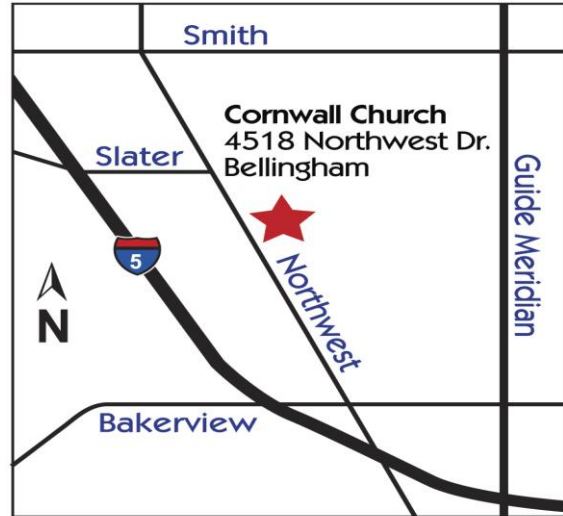

And

Closing Comments by Bill Hybels

Cornwall Church • Site 102

4518 Northwest Drive • Bellingham, WA 98226

P: 360.733.2150 • www.cornwallchurch.com

Directions to Where You Want to Be

From Northbound I5: Take Exit 257 and turn right onto Northwest Dr. Proceed north for approximately 1.6 miles; Cornwall Church will be on the right. **From Southbound I5:** Take Exit 260 and turn left onto Slater Rd. Go 1 mile and turn right onto Northwest Drive. Proceed south for approximately .9 miles; Cornwall Church will be on the left.

→Included in your conference binder is a map list of over 30 local restaurants.

→Large/Small group rooms are available by reservation on a first served basis.

Stay Where You Are

Holiday Inn Express 4160 Meridian St. • Bellingham, WA 98226 • 360-671-4800 • Reference: Summit