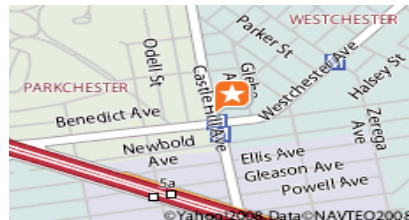

### Directions to Where You Want to Be

From **New York City** take FDR north to the Third Avenue Bridge bear right, make a right at the first light and proceed to the Bruckner Expressway exit White Plains Rd./Castle Hill Ave. Proceed to 2nd light and make a left onto Castle Hill. Continue to 1320

From **Westchester County**, take the Bronx River Parkway to exit 4 (Cross Bronx Expressway North) Exit at 5B (Castle Hill Ave.) Proceed to 1st light and make a left onto Castle Hill Ave. Continue to 1320

From **LaGuardia Airport** take the Grand Central Parkway East towards Long Island Merge onto I-678 N via exit 9E towards Whitestone Bridge. I-678 N becomes Hutchinson River Parkway N. Take the Buckner Blvd. West exit- EXIT 1. Turn slight right onto Buckner Blvd. turn Slight right onto ramp. Turn Slight left onto Cross Bronx Expressway. Turn Right onto Castle Hill Ave. Continue to 1320