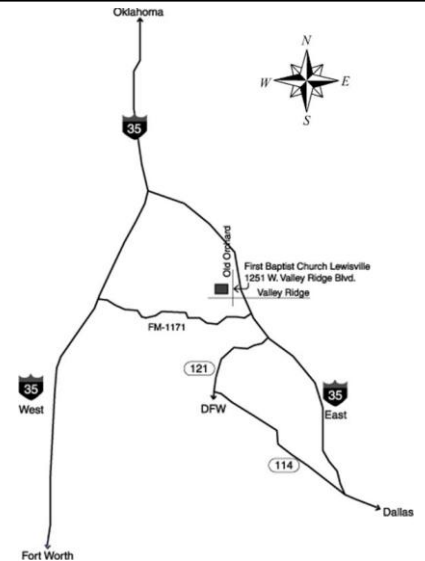

Session Nine – An Interview with Tony Blair

And

Closing Comments by Bill Hybels

First Baptist Church • Site 089

1251 W Valley Ridge Blvd • Lewisville, TX 75077

P: 972.436.5502 • fbclewisville.org

Directions from DFW

Take the NORTH AIRPORT EXIT to TX-121 NORTH toward LEWISVILLE. Go NORTH on I-35E, Take the VALLEY RIDGE BLVD WEST exit. Go 1 mile, the church is on the corner of VALLEY RIDGE BLVD and McGEE/OLD ORCHARD

Directions from FT Worth

Take I-35W NORTH, Go EAST on FM-1171, this will turn into CROSSTIMBERS, which will then turn into MAIN ST. After approx. 13.5 miles, turn left on OLD ORCHARD-go 1 mile. The church is on the corner of VALLEY RIDGE BLVD and McGEE/OLD ORCHARD

Directions from north of Lewisville

Take I-35 SOUTH which becomes I-35E SOUTH. Take the VALLEY RIDGE BLVD WEST exit. Go 1 mile, the church is on the corner of VALLEY RIDGE BLVD and McGEE/OLD ORCHARD

Worship Where You Are