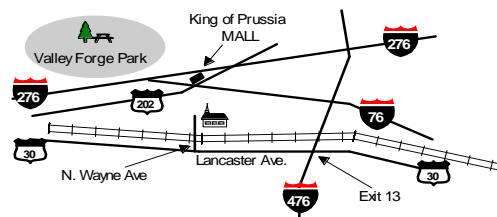

Tim Keller

Session Four – A Leadership Case Study

Jessica Jackley and the KIVA Story

And

Against All Odds - Harvey Carey

Friday, August 7, 2009 10am – 6:15pm

Session Five – Thinking Forward

Dave Gibbons and Andrew Rugasira

And

Leveraging Your Past - Wess Stafford

Session Six – Eyewitness to Power

David Gergen Interview

LUNCH

Session Seven - Switch

Chip and Dan Heath with Craig Groeschel

Session Eight – Bono, the Church....Three Years Later

Session Nine – An Interview with Tony Blair

And

Closing Comments by Bill Hybels

Church of the Saviour – site 76

651 North Wayne Ave, Wayne, PA 19087

Ph: 610-688-6338 ■ www.cosnet.org

Directions to Where You Want to Be

By Rail: Take the R-5, Paoli Local to the Wayne Station. Walk north on N. Wayne Ave. (away from town) the Church is approximately ½ mile on right.

By Car: (1) From I-476 exit at St. Davids / Villanova. At bottom of ramp take a left hand turn onto Rt. 30, Lancaster Ave., head west for 1.6 miles to the center of Wayne. Turn right at traffic signal onto N. Wayne Ave. Go through 3 traffic signals. The Church is approximately ¾ of a mile on right..

(2) From I-76 Schuylkill Expressway take I-476 south then follow directions for I-476.

(3) From PA turnpike heading west take exit 20, the mid-county interchange to I-476 and follow directions above.

(4) From PA turnpike heading east take exit 326. Take I-76 to I-476 south and follow directions above.

Worship Where You Are

We invite you to join us for our weekly worship services, which are on Sunday mornings at 8:15, 9:30 and 11:00 a.m.

Eat Where You Are

Take your lunch hour and share the Summit experience with your team. Lunch will be available on site – order on line at our website. Or visit one of the many restaurants in the area. Restaurant information will be available onsite.

Stay Where You Are

Courtyard by Marriott, 762 Lancaster Ave., Wayne, PA 610-687-2689

Radnor Hotel, 591 E. Lancaster Ave., Wayne, PA 610.688.5800