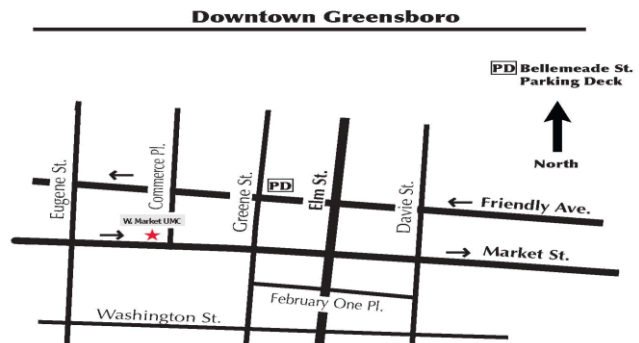

And

Closing Comments by Bill Hybels

West Market Street UMC ■ Site 74

302 West Market Street ■ Greensboro, NC 27401

Ph: 336-275-4587 ■ www.wmsumc.org

Directions to Where You Want to Be

From Business I-85 North: Take Exit 122 B and go north of Freeman Mill Road and Edgeworth St. into downtown. Turn right on West Market St. The church will be on the left at 302 W. Market. Turn left on Commerce Place beside the church.

From I-40 (East of West): Exit 125 and go north on Eugene St. into downtown. Turn right on W. Market and continue directions from above.

From US 220 South: Battleground Ave. south to merge with W. Smith St. Turn right on N. Spring St., turn left on W. Market St. and continue directions from above.