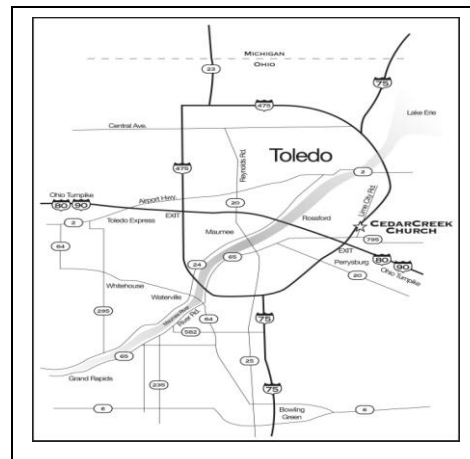

And

Closing Comments by Bill Hybels

CedarCreek Church Site 069

29129 Lime City Road, Perrysburg, OH 43551

Phone: 419.661.8661 Web: CedarCreek.tv

Directions to Where You Want to Be

From I-75S (Toledo and Michigan): Take I-75S and take the OH-795 exit number 195 toward Perrysburg-Millbury going east. Turn right on to OH-795. Turn left onto Lime City Road.

From I-75N (Findlay and Lima): Take I-75N and take the OH-795 exit number 195 toward Perrysburg-Millbury going east. Turn right on to OH-795. Turn left onto Lime City Road.

From Toledo Express Airport: Take Rt. 2 (Airport Hwy) east toward Toledo. Merge onto 23S/475S toward Maumee. Merge onto I-75N and follow directions from I-75N.

Stay Where You Are

Ask for the **Summit/CedarCreek** discounted rate.

Hampton Inn & Suites 9753 Clark Dr 419.662.8800

Courtyard by Marriott 9789 Clark Dr 419.872.5636

LaQuinta Inn & Suites 1154 Professional Dr 419.872.0000