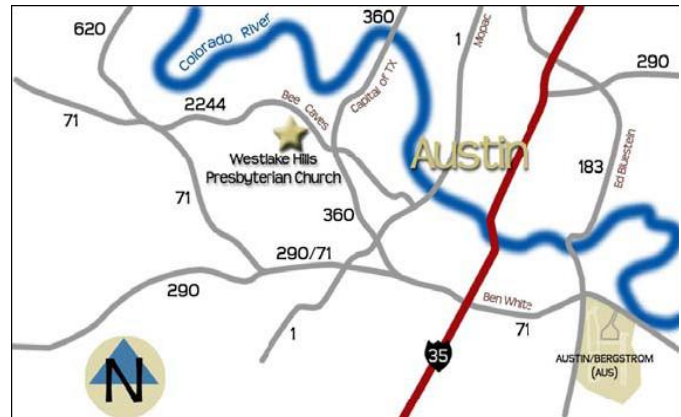

And

Closing Comments by Bill Hybels

Westlake Hills Presbyterian Church • Site 65

7127 Bee Caves Road • Austin, TX 78735

P: 512.327.1116 • www.whpc.org

Directions to Where You Want to Be

From Interstate 35 go West on State Route 71/Ben White Blvd. Head North on Loop 360/Capital of Texas Highway. Go West on RM 2244/Bee Caves Road. WHPC is located on the southeast corner of Bee Caves Road and Barton Creek Blvd. Additional directions can be found here: [Westlake Hills Presbyterian Church Directions](#)