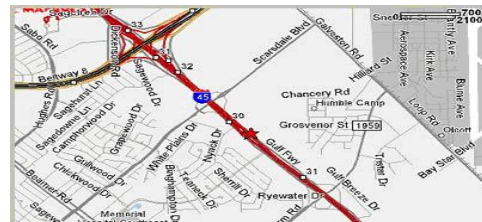

Directions to Where You Want to Be

From Downtown Houston:

I-45 South to Exit # 30 (Dixie Farm Road). Cross the interstate and follow the feeder road North. Grace will be on your right.

From Galveston:

I-45 North to Exit # 30 (Dixie Farm Road). Follow the feeder road North and Grace will be on your right.

From West Houston:

Take Beltway 8 to I-45 South. Take Exit # 30 (Dixie Farm Road). Cross the interstate and follow the feeder road North. Grace will be on your right.

From East Houston:

Take Beltway 8 to I-45 South. Take Exit # 30 (Dixie Farm Road). Cross the interstate and follow the feeder road North. Grace will be on your right.