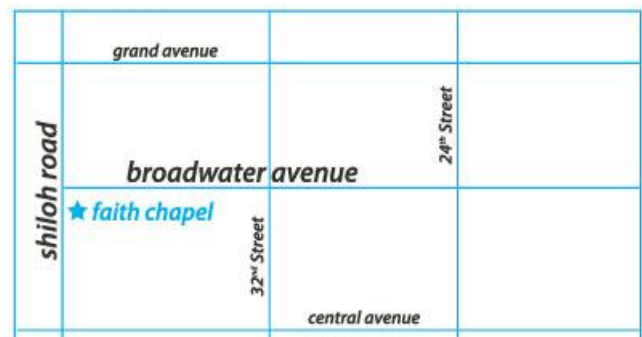

And

Manage Differently NOW - *Gary Hamel*

LUNCH

Session Three – Leading People to the Prodigal God

Tim Keller

Session Four – A Leadership Case Study

Jessica Jackley and the KIVA Story

And

Against All Odds - *Harvey Carey*

Friday, August 7, 2009 8am – 4:15pm

Session Five – Thinking Forward

Dave Gibbons and Andrew Rugasira

And

Leveraging Your Past - *Wess Stafford*

Session Six – Eyewitness to Power

David Gergen Interview

LUNCH

Session Seven - Switch

Chip and Dan Heath with Craig Groeschel

Session Eight – Bono, the Church....Three Years Later

Session Nine – An Interview with Tony Blair

And

Closing Comments by Bill Hybels

Faith Chapel • Site 059

517 Shiloh Road ■ Billings, MT 59106

P: 406.656. 8780 ■ www.faithchapel.cc

Directions to Where You Want to Be

Advisory: Shiloh Road is closed between Grand and Central due to construction – access Faith Chapel from Broadwater Ave.

From I-90: Take King Ave W exit. Turn north onto King Ave W. Turn right at 32nd St W (7th stop light). Turn left at Broadwater Ave. Faith Chapel is on the left at the corner of Broadwater and Shiloh Rd. Watch for signs.

From Billings Logan Airport: Take MT-3 west. Turn left onto Zimmerman Trail (flashing yellow light). Zimmerman turns into 32nd St W (Continue south). Turn right onto Broadwater Ave. (3rd stop light). Faith Chapel is on the left at the corner of Broadwater and Shiloh Rd. Watch for signs.

Worship Where You Are

We invite you to join us for our weekly worship services, which are on Saturday evenings at 5:00pm and Sunday mornings at 9:00am and 11:00am in our main worship center.

Eat Where You Are

There are several restaurants within 5-10 minutes of Faith Chapel. A list and map of local restaurants will be available at the Conference Information Center in the main lobby.

Stay Where You Are

LaQuinta Inn & Suites 3040 King Ave. W. • 406.294.9090

Hilton Garden Inn 2465 Grant Rd. • 406.655.8800

Quality Inn 2036 Overland Ave. • 406.652.1320

Wingate by Wyndham 1801 Majestic Ln. • 406.839.9300