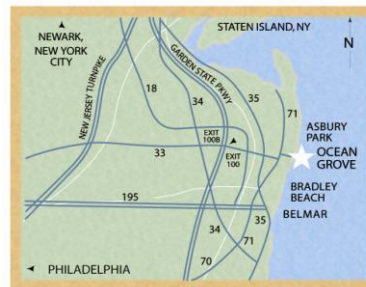

And

Closing Comments by Bill Hybels

Ocean Grove Camp Meeting Association site 055

Youth Temple, 22 Pilgrim Pathway, Ocean Grove, NJ 07756

Ph: 732.775.0035 ■ www.Oceangrove.org

Directions to Where You Want to Be

From Garden State Parkway: South to Exit 100B or North to Exit 100 and follow Rt 33 East to Ocean Grove.

From NJ Turnpike: South to Exit 11 to Garden State Parkway or North to Exit 7A, to Rt 195 East to Rt. 18 North to Rt 33 East to Ocean Grove.

Public Transportation: NJ Transit Jersey Coast Line stops at Asbury Park/Ocean Grove. Busses from New York, North Jersey and Philadelphia stop at Ocean Grove.

Worship Where You Are

We invite you to join us for our weekly worship services, which are on Sunday mornings 9 am at the boardwalk and 10:30am in the Great Auditorium. Bible Hour is M-S 9 am.