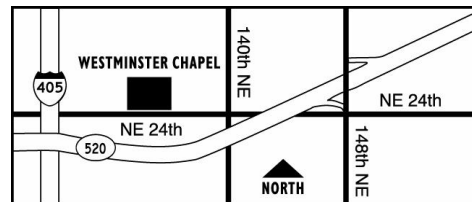

And

Closing Comments by Bill Hybels

Westminster Chapel • Site 38

13646 NE 24th Street • Bellevue, WA 98005

P: 425-747-1461 • www.westminster.org

Directions to Where You Want to Be

From Hwy 405 Take 520 east towards Redmond. Take the 148th Ave. N.E. exit ("South"). Take a right at the end of the exit onto 148th south. Turn right at 24th (76 station is on your right). Go west down the hill through the light at 140th Ave. As you proceed up the hill, Westminster Chapel is on the right. Turn into the second driveway entrance, straight towards the church.