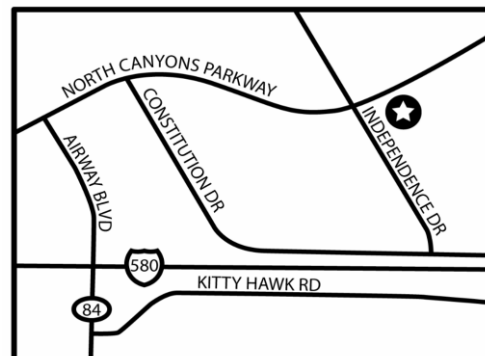

And

Closing Comments by Bill Hybels

Cornerstone Fellowship • Site 37

348 n. Canyons Parkway • Livermore, CA 95377

P: 925.447.3465 • www.cornerstoneweb.org

Directions to Where You Want to Be

From East of Livermore: Take 205 West, which becomes 580 West. Exit at Airway Blvd. Turn right on Airway Blvd. (North). Right on North Canyons Parkway. We are immediately on the right after Independence Drive.

From San Francisco Bay Area: Take 580 West towards Livermore. Exit at Airway Blvd. Turn left on Airway Blvd. (North). Right on North Canyons Parkway. We are immediately on the right after Independence Drive.