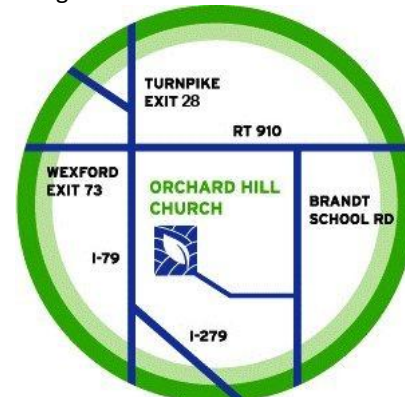

And

Closing Comments by Bill Hybels

Orchard Hill Church ■ Site 33

2551 Brandt School Rd ■ Wexford, PA 15090

Ph: 724.935.5555 ■ www.orchardhillchurch.com

Directions to Where You Want to Be

Directions from Pittsburgh and South: Take I-279 N., follow 1-79N. Take the Wexford Exit (73), go East (right) on Rt. 910 less than 1/8 mile. Turn right onto Brandt School Road. Orchard Hill is approximately 3/4 mile on the right.

From Cranberry and North:

Take I-79 S. At the Wexford Exit (73) go East (left) on Rt. 910 less than 1/8 mile. Turn right onto Brandt School Road. Orchard Hill is approx. 3/4 mile on the right.

From the PA Turnpike: Exit 28 Cranberry. Follow signs for I-79 S. Pittsburgh. Follow directions from the North.