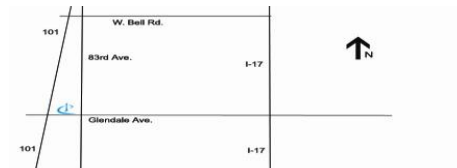

Bill Hybels

Session Two – Hiring, Firing and Board Meltdowns

*Bill Hybels, Patrick Lencioni, Henry Cloud,
David Ireland and Carly Fiorina*

And

Manage Differently NOW - *Gary Hamel*

LUNCH

Session Three – Leading People to the Prodigal God

Tim Keller

Session Four – A Leadership Case Study

Jessica Jackley and the KIVA Story

And

Against All Odds - *Harvey Carey*

Friday, August 7, 2009 9am – 5:15pm

Session Five – Thinking Forward

Dave Gibbons and Andrew Rugasira

And

Leveraging Your Past - *Wess Stafford*

Session Six – Eyewitness to Power

David Gergen Interview

LUNCH

Session Seven - Switch

Chip and Dan Heath with Craig Groeschel

Session Eight – Bono, the Church....Three Years Later

Session Nine – An Interview with Tony Blair

And

Closing Comments by Bill Hybels

CrossPoint Christian Church • Site 32

8600 W. Glendale Ave. Glendale, AZ 85305

P: 623-937-2741 • www.crosspointchristian.org

Directions to Where You Want to Be

From the Hotels: Travel east on Glendale Ave. The church will be on the north side of the street between 91st Ave. and 83rd Ave. The distance from the hotels' locations to the church is approximately 2 to 3 miles.

From Sky Harbor Airport: Take I-10 west, exit to the Loop 101 North. Continue on the Loop 101, exit Glendale Ave., exit 7, travel east (right). The church will be on the north side of the street between 91st Ave. and 83rd Ave. The distance from the airport to the church is approximately 20 miles.

Worship Where You Are

Please join us Sunday morning for worship. Our service times are 9:00 and 10:30 am.

Eat Where You Are

Summit guests will be able to enjoy lunch from a variety of local restaurants. More information about those restaurants will be available at the Conference Information Center during the Summit.

*Meeting rooms for groups are available by reservation on a first serve basis.

Stay Where You Are

SpringHill Suites, 7350 Zanjero Blvd. Glendale, AZ 85305, 623.772.9200, www.springhillsuitesglendale.com

Residence Inn, 7350 Zanjero Blvd. Glendale, AZ 85305, 623.772.8900, www.residenceinnglendale.com

Holiday Inn Express, 9310 W. Cabela Dr. Glendale, AZ 85305, 623.939.8888, www.holidayinns.com