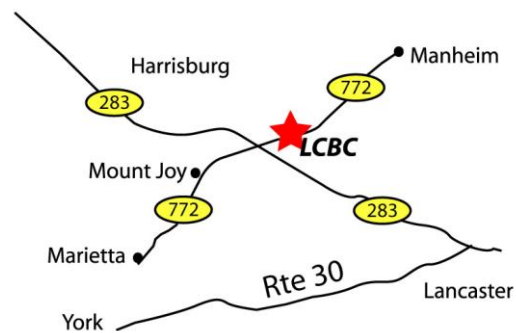

And

Closing Comments by Bill Hybels

LCBC ■ Site 31

2392 Mount Joy Road ■ Manheim, PA 17545

Ph: 717-653-6266 ■ www.LCBCchurch.com

Directions to Where You Want to Be

From Harrisburg:

Take 283 East towards Lancaster to the Manheim/Mt. Joy exit (Rte. 772). Turn left onto Rte. 772 and proceed one-half mile. Church is located on the left.

From Lancaster:

Take 283 West towards Harrisburg to the Manheim/Mt. Joy exit (Rte. 772). Turn right onto Rte. 772 and proceed one-half mile. Church is located on the left.

Worship Where You Are

Welcome! We are so glad that you have decided to join us for the 2009 Leadership Summit. To continue your Summit experience, we invite you to join us after the Summit for our weekend gatherings on Saturday evening at 4:30pm or 6pm or Sunday morning at 9am or 11am.

Stay Where You Are

[Country Inn & Suites/Manheim](#) (5.73 miles from LCBC)

1475 Lancaster Road ■ 717-665-5440

[Fairfield Inn/Lancaster](#) (9.07 miles from LCBC)

150 Granite Run Drive ■ 717-581-1800

[Hilton Garden Inn/Lancaster](#) (9.05 miles from LCBC)