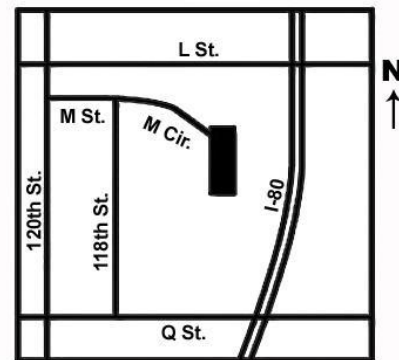

### Directions to Where You Want to Be

**From I-80:** Take L Street exit to 120<sup>th</sup> Street South. Turn Left onto 120<sup>th</sup> and take the first left turn to M Street and again turn to the left to M Circle. Follow M Circle to Brookside Church.