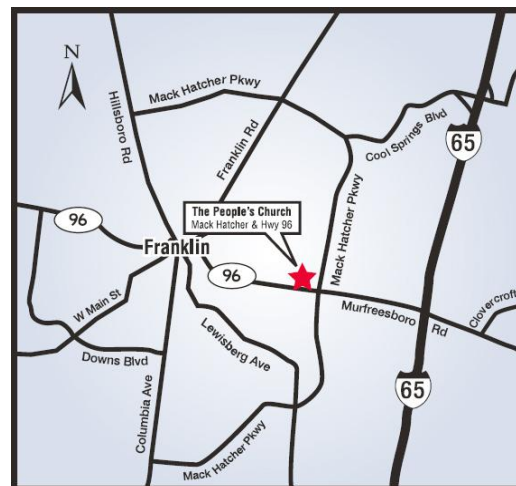

P: 615.794.2812 • thepeopleschurch.org

Directions to Where You Want to Be

Directions from Murfreesboro: Take I-840 west to I-65. Take I-65 North to Exit 65 (Highway 96/Murfreesboro Rd). Turn left (west) and go through 7 stoplights. The church is located just after the 7th light (Mack Hatcher Bypass) on the left hand side.

From Nashville International Airport: Take I-40 West to I-24 East via exit 213A. Then merge onto I-440 West via exit 53. Then merge onto I-65 South via exit 5. Take Exit 65 (TN-96 exit) toward Franklin. Turn right onto Murfreesboro Rd/TN96. Go through 7 stoplights and the church is located on the left hand side of the road.