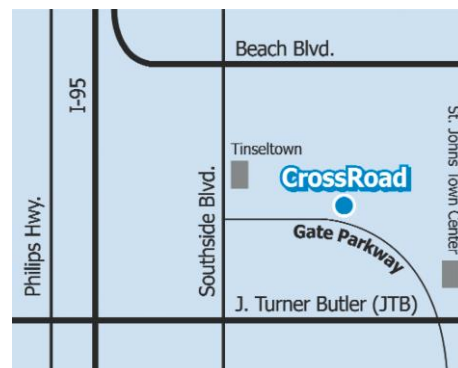

And

Closing Comments by Bill Hybels

CrossRoad Church ■ Site 18

10005 Gate Parkway N ■ Jacksonville, FL 32246

Ph: 904-448-1288 ■ www.crcumc.org

Directions to Where You Want to Be

From I-95: Take Butler Blvd. exit (#344) and go east. Travel on Butler Blvd 3 miles to the Gate Parkway exit. Go north (left) on Gate Parkway approximately 1 mile and CrossRoad Church is on the right.

From South of Jacksonville: Take I-95 North to the Butler Blvd. exit (#344). Continue with above directions.

From North/West of Jacksonville: Take I-95 South to the Butler Blvd. exit (#344). Continue with above directions.