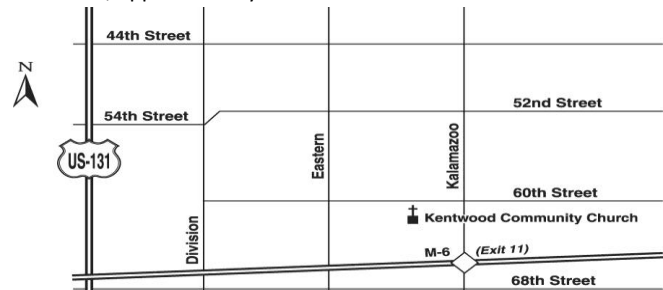

LUNCH

Session Three – Leading People to the Prodigal God

Tim Keller

Session Four – A Leadership Case Study

Jessica Jackley and the KIVA Story

And

Against All Odds - *Harvey Carey*

Friday, August 7, 2009 10:00am – 6:15pm

Session Five – Thinking Forward

Dave Gibbons and Andrew Rugasira

And

Leveraging Your Past - *Wess Stafford*

Session Six – Eyewitness to Power

David Gergen Interview

LUNCH

Session Seven - Switch

Chip and Dan Heath with Craig Groeschel

Session Eight – Bono, the Church....Three Years Later

Session Nine – An Interview with Tony Blair

And

Closing Comments by Bill Hybels

Kentwood Community Church – Site 14

1200 60th St. SE Kentwood, MI 49508

Ph: 616-455-1740 ■ www.kentwoodcommunitychurch.com

Directions to Where You Want to Be

From US 131 North: 131 South to M-6 east, take Exit #11 – Kalamazoo Ave. Left on Kalamazoo Ave. to 60th St., left on 60th St., approximately ½ mile to the church.

From I-96 Muskegon: Merge onto US-131 South to Grand Rapids/Kalamazoo to M-6 East. Take Exit #11 – Kalamazoo Ave. Left on Kalamazoo Ave. to 60th St., left on 60th St. then approximately ½ mile to the church.

From US 131 South: US 131 North to M-6 East. Take Exit #11 – Kalamazoo Ave. Left on Kalamazoo Ave. to 60th St., left on 60th St., approximately ½ mile to the church.

From Lansing: Take I-96 toward Grand Rapids. Take M-6 West to Exit #11 – Kalamazoo Ave. Right on Kalamazoo Ave. to 60th St., left on 60th St., approximately ½ mile to the church.

Worship Where You Are

Join us for worship at Kentwood Community Church on Saturday at 6:00 p.m. or Sunday morning at 9:20 a.m. or 11 a.m.

Eat Where You Are

Women's Ministry will have lunch available on site. The cost is $6.00 each day, or $11.00 for two days if tickets are purchased at the same time. Guest Check-In or Conference Information Center will be able to direct you where to purchase lunch tickets.

Stay Where You Are

Hampton Inn, 755 54th St. SW, Wyoming, 49509, (616) 261-5500

Holiday Inn Express, 6569 Clay (near US 131 & M-6), Cutlerville, 49548, (616) 871-9700

Comfort Suites South, 7644 Caterpillar Ct., SW, Grand Rapids, 49548, (616) 301-2255

AmeriHost Inn GR-South, 7625 Caterpillar Ct., Grand Rapids, 49548, (616) 827-9900