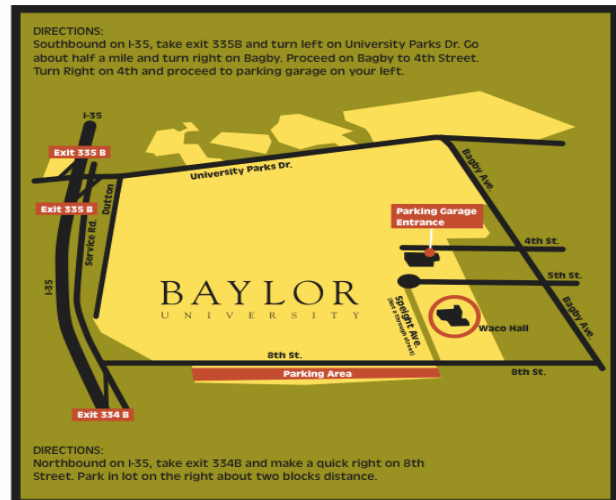

And

Closing Comments by Bill Hybels

Baylor University • Site 011

500 Speight Avenue • Waco, Texas 76706

P: 254.710.6274 • www.baylor.edu/willowcreek

Directions to Where You Want to Be

For Directions to Baylor University visit

www.baylor.edu/map or click on Directions to BU!

Eat Where You Are

Maps and directions to many local restaurants will be available at the Conference Information Center when you arrive onsite.

Stay Where You Are