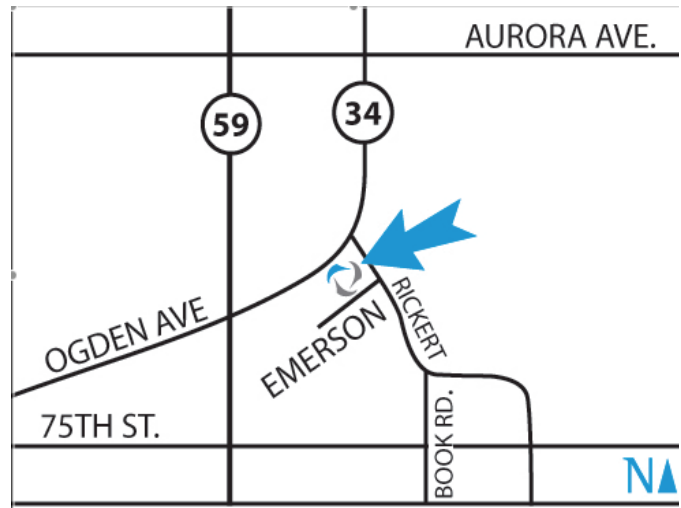

And

Closing Comments by Bill Hybels

Community Christian Church • Site 7

1635 Emerson Lane • Naperville, IL 60540

P: 630.388.5000 • www.communitychristian.org

Directions to Where You Want to Be

From O'Hare Airport: Take I-294 South to I-88 West (toward Aurora). Exit Winfield Rd. and turn left. Turn right onto Diehl Rd. for 1.3 miles. Turn left on Raymond Drive, which then becomes Ogden Ave/Rt 34. After 3.1 miles, turn left on Rickert Dr. and right onto Emerson Ln.

Worship Where You Are

We invite you to join us Saturday evening or Sunday morning for Celebration Services. Our service times at our Naperville – Yellow Box campus are Saturday at 5:00 and 6:30 p.m. and Sunday at 9:30 and 11:00 a.m.

Eat Where You Are

Maps and directions to many local restaurants will be available at the Conference Information Center when you arrive onsite.

Stay Where You Are

Courtyard By Marriott 1155 E. Diehl Road • Naperville, IL 60563 • 630.505.0550