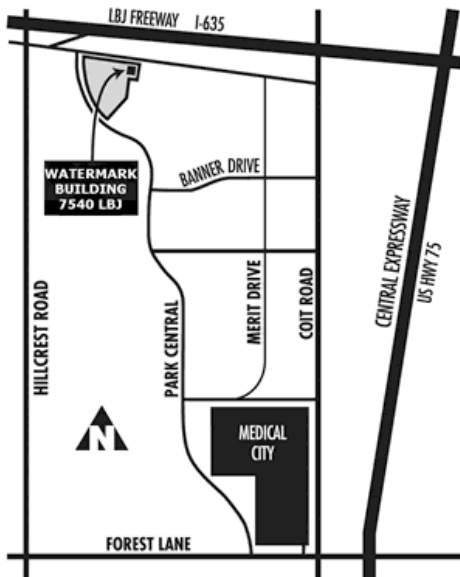

THE LEADERSHIP SUMMIT

August 7-8, 2008

Lead where you are.

Directions to Where You Want to Be

Watermark Community Church • Site 155

7540 LBJ Freeway
Dallas, Texas 75251
Phone: 214.361.2275
www.watermark.org

From Downtown: Take I-75 North to 635 West and exit Hillcrest Road (Exit 20B). U Turn under 635 and continue on service road to Park Central Dr.

From DFW Airport: Take North airport exit to 635 East. Continue on 635 East to Hillcrest Road. Exit Hillcrest Road and continue on service road to Park Central Dr.

Worship Where You Are

We invite you to join us for our weekly worship services, which are on Sunday mornings at 9:00 a.m. and 11:00 a.m.

Eat Where You Are

There are a wide variety of restaurants within a few miles of Watermark. Maps and directions to restaurants will be available at the Conference Information Center.

Stay Where You Are

Marriott Residence Inn, 7642 LBJ Frwy., 972-503-1333

Westin Park Central, 12720 Merit Drive, 972-385-4000

Hilton Lincoln Centre, 5410 LBJ Frwy., 972-934-8400

Crowne Plaza Suites, 7800 Alpha Road, 972-233-7600