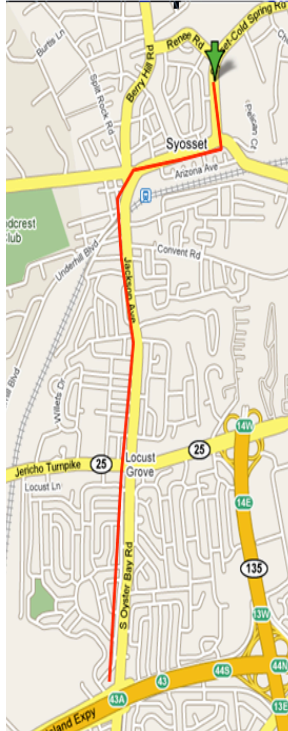

## Directions to Where You Want to Be

#### From the LIE or Northern State Parkway:

Exit 43 (LIE) or Exit 36 (NSP) for S. Oyster Bay Road (North). Go north toward Syosset. This road becomes Jackson Ave. after app. 1 mile. Go thru the town of Syosset, across LIRR tracks, and bear to your right, where Jackson becomes Cold Spring Rd. You will pass a large Fire Station on your right. Just past this you will see a flashing light. Bear to your LEFT at this intersection. Church is ¼ mi. from the flashing light, on the right.