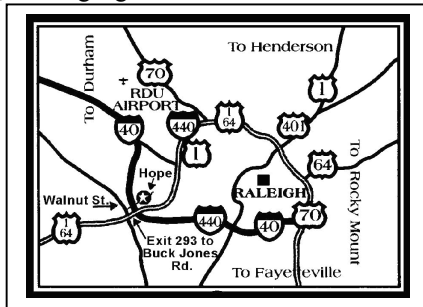

THE LEADERSHIP SUMMIT

August 7-8, 2008

Lead where you are.

Directions to Where You Want to Be

Hope Community Church – Site 105

821 Buck Jones Road
Raleigh, North Carolina 27606
919-532-0620
www.gethope.net

From Durham, NC: Take I-40 east. Take Cary Towne Blvd (Exit 291), turn left. Turn right onto Farm Gate Road. Turn right onto Buck Jones Road. The church is immediately to your left.

From Petersburg, VA: Take I-85 south. Bear left onto off-ramp at exit 218 to US-1S. Take ramp to I-440 west (US 1S). Exit onto off-ramp at Exit 1 follow signs to Buck Jones Road, turning right. Church on the right.

From Fayetteville, NC:

Take I-95 north. Take I-40 west. Take Western Blvd (exit 291), turn left. Turn right onto Farm Gate Road. Turn right onto Buck Jones Road. The church is immediately to your left.