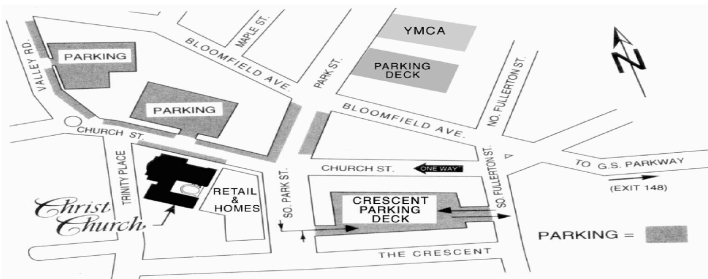

THE LEADERSHIP SUMMIT

August 7-8, 2008

Lead where you are.

Directions to Where You Want to Be

Christ Church • Site 99

68 Church Street - Montclair, NJ 07042
973-783-1010
www.christchurchusa.org

Directions from North: Take Garden State Parkway South to exit 148 (Bloomfield Ave.). Upon exiting go to the first traffic light and make a right onto Montgomery Street. Travel 2.1 miles passing through Bloomfield, Glen Ridge and Montclair. Turn left onto Park Street, travel one block and turn right onto Church Street. The cathedral is located on the left with off-street parking.

From South: Take Garden State Parkway North to exit 148 (Bloomfield Ave.). After the toll booth continue onto the service road and stay to the left. Proceed through the first traffic light and make a U-turn (before 2nd light) underneath the Parkway, quickly moving to the right lane after the turn. Turn right onto Bloomfield Avenue (Shell Gas Station on right) and travel 2.1 miles, passing through Bloomfield, etc. and continue as above directions from North.