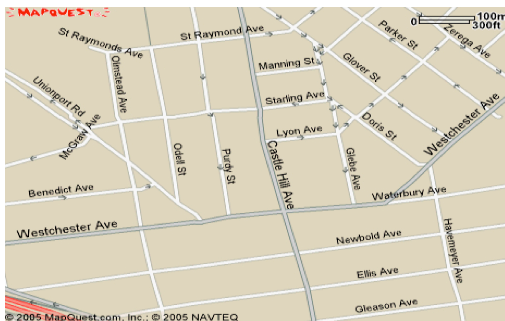

THE LEADERSHIP SUMMIT

August 7-8, 2008

Lead where you are.

Directions to Where You Want to Be

Crossroads Tabernacle • Site 98

1320 Castle Hill Avenue
Bronx, New York 10462

(718) 904-0202 • crossroadstabernacle.com

From **New York City** take FDR north to the Third Avenue Bridge bear right, make a right at the first light and proceed to the Bruckner Expressway exit White Plains Rd./Castle Hill Ave. Proceed to 2nd light and make a left onto Castle Hill. Continue to 1320

From **Westchester County**, take the Bronx River Parkway to exit 4 (Cross Bronx Expressway North) Exit at 5B (Castle Hill Ave.) Proceed to 1st light and make a left onto Castle Hill Ave. Continue to 1320

From **LaGuardia Airport** take the Grand Central Parkway East towards Long Island Merge onto I-678 N via exit 9E towards Whitestone Bridge. I-678 N becomes Hutchinson River Parkway N. Take the Buckner Blvd. West exit- EXIT 1. Turn slight right onto Buckner Blvd. turn Slight right onto ramp. Turn Slight left onto Cross Bronx Expressway. Turn Right onto Castle Hill Ave. Continue to 1320