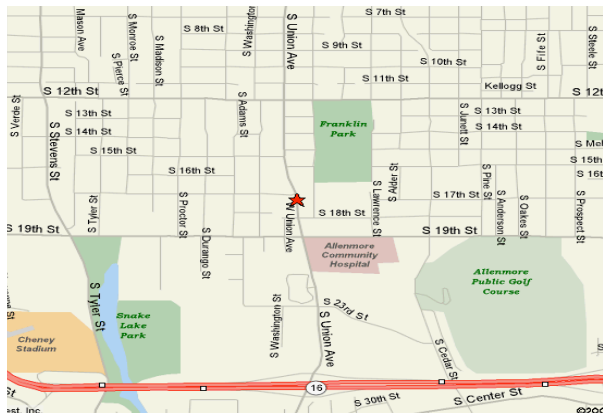

THE LEADERSHIP SUMMIT

August 7-8, 2008

Lead where you are.

Directions to Where You Want to Be

Life Center Church ~ Site 73

1717 So. Union Ave. Tacoma, WA 98405

P: 253.756.5300 F: 253.761.9799

www.life-center.org

Life Center is located on the corner of So. 19th St. and Union Ave. From I-5 North or South Take exit 132 onto WA 16 West towards Gig Harbor /Bremerton
From I-5 North or South: Take exit 132 onto WA 16 West towards Gig Harbor /Bremerton. Take the Union Ave. exit. Go through the light on 19th and Union. Take a right on South 18th. The church is on the left.