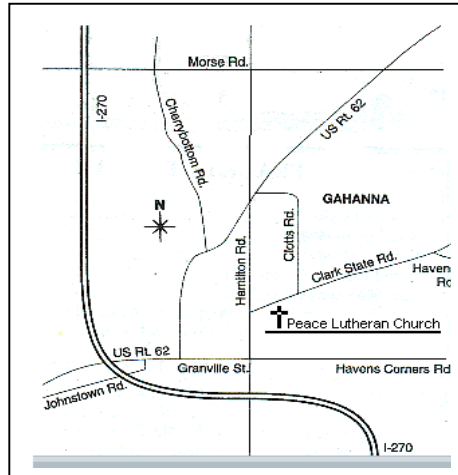

THE LEADERSHIP SUMMIT

August 7-8, 2008

Lead where you are.

Directions to Where You Want to Be

Peace Lutheran Church • Site 70

455 Clark State Road
Gahanna, OH 43230

P: 614.337.1000 www.peacegahanna.org

From the South: Take I-71 North to I-270 E, exit 101 toward Wheeling. Merge onto S. Hamilton Rd. exit 37 toward Gahanna (Right). Go approx. 2 miles and turn Right into Church Parking Lot just before Clark State Road. Or Turn Right on Clark State and right into Parking lot.

From the North: Take I-71 South to I-270 E, exit 119A toward Wheeling. Exit at Morse Road and Turn Left. Go approximately 2 miles and Turn Right on Hamilton Rd. Go 2 miles and turn Left on Clark State Rd.

From the West: Take I-70 East. Merge onto I-670 E, exit 96 on the left toward Grandview Ave. Go 10 Miles. Merge onto US-62 E toward Gahanna. Go approximately 2 miles and Turn Left on Hamilton Rd. Turn Right into Church Parking Lot just before Clark State Road. Or Turn Right on Clark State and right into Parking lot.

From the East: Take I-70 East. Merge onto I-270 N toward Cleveland. Merge onto S. Hamilton Rd. exit 37 toward Gahanna (Right). Go approximately 2 miles and turn Right into Church Parking Lot just before Clark State Road. Or Turn Right on Clark State and right into Parking lot.