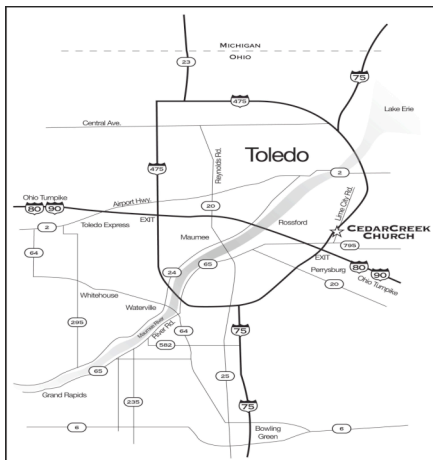

THE LEADERSHIP SUMMIT

August 7-8, 2008

Lead where you are.

Directions to Where You Want to Be

CedarCreek Church – Site 69

29129 Lime City Road
Perrysburg, OH 43551

P: 419.661.8661 www.cedarcreek.tv

From I-75S (Toledo and Michigan): Take I-75S and take the OH-795 exit number 195 toward Perrysburg-Millbury going east. Turn right on to OH-795. Turn left onto Lime City Road.

From I-75N (Findlay and Lima): Take I-75N and take the OH-795 exit number 195 toward Perrysburg-Millbury going east. Turn right on to OH-795. Turn left onto Lime City Road.

From Toledo Express Airport: Take Rt. 2 (Airport Hwy) east toward Toledo. Merge onto 23S/475S toward Maumee. Merge onto I-75N and follow directions from I-75N.

Worship Where You Are

We invite you to join us for our weekly worship services, which are on Saturday evenings at 5:15 and 7pm and Sunday 9:00, 10:45am and 12:30pm.

Eat Where You Are

Take your lunch hour and share the Summit experience with your staff, colleagues, friends, etc. Lunch will be off-campus, and there are many delicious restaurants in our area. Pick up your "Restaurant Alley" map at the information center.

Stay Where You Are

Ask for the **Summit/CedarCreek** discounted rate.

Hampton Inn & Suites

9753 Clark Dr. 419.662.8800

Courtyard by Marriott

9789 Clark Drive 419.872.5636

French Quarter (Holiday Inn)

10630 Fremont Pike 419.874.3111