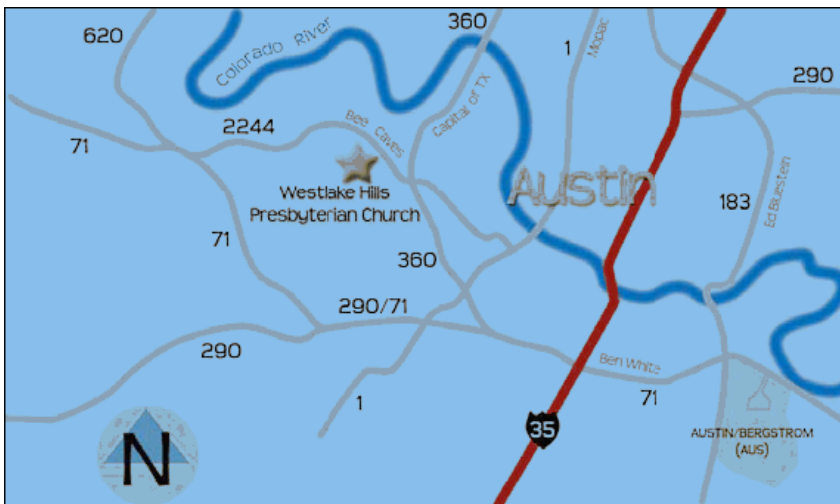

THE LEADERSHIP SUMMIT

August 7-8, 2008

Lead where you are.

Directions to Where You Want to Be

Westlake Hills Presbyterian Church – Site 65

7127 Bee Caves Road

Austin, TX 78735

P: (512) 327-1116 • www.whpc.org

From Interstate 35 go West on State Route 71/Ben White Blvd. Head North on Loop 360/Capital of Texas Highway. Go West on RM 2244/Bee Caves Road. WHPC is located on the southeast corner of Bee Caves Road and Barton Creek Blvd. Additional directions can be found here: [Westlake Hills Presbyterian Church Directions](#)