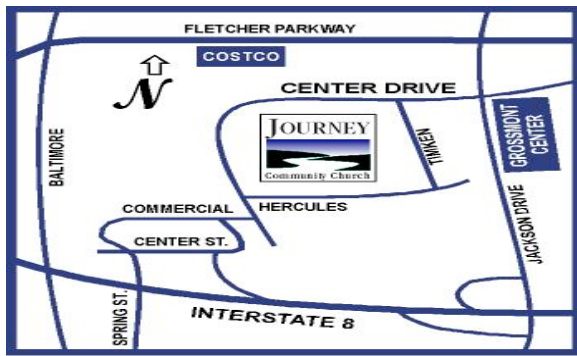

## Directions to Where You Want to Be

**Journey Community Church • Site 44**  
8363 Center Drive • La Mesa, CA 91942  
P: 619.464.4544 • F: 619.668.5425  
www.journeycom.org

**From the North**, Interstate 5 South, or 15 South, Exit Highway-8 East. Exit Jackson Dr & turn Left onto Jackson, Left on Center Drive (go to the top of the hill and Journey will be on the left).

**From the South**, Interstate 5 North or 805 North, Exit Highway-8 East. Exit Jackson Dr & turn Left onto Jackson, Left on Center Drive (go to the top of the hill and Journey will be on the left).

## Stay Where You Are

Doubletree Hotel, 7450 Hazard Center, San Diego 619.297.5466  
Holiday Inn Express, 9550 Murray Drive, La Mesa 619.466.0200  
Hilton Mission Valley, 901 Camino Del Rio South, San Diego 619.543.9000  
Radisson Hotel, 1433 Camino Del Rio South, San Diego 619.260.0111  
Sheraton Four Points, 8110 Aero Drive, San Diego 858.277.8888  
→ Because San Diego is a vacation destination during the summer, rates are at a premium. Use your favorite travel site to find deals in the San Diego area. The church is located in the 91942 zip code but Mission Valley (San Diego) is a local favorite, centrally located between the church and local beaches, that area zip code are 92108.