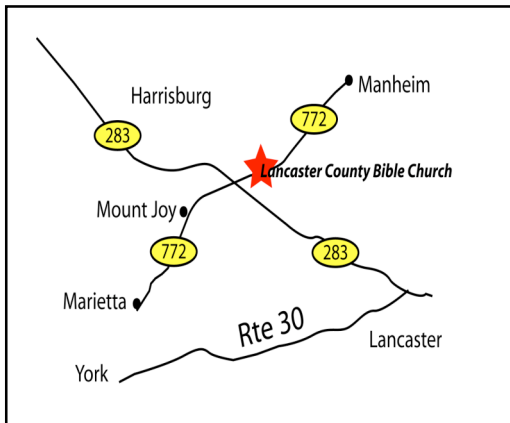

LEADERSHIP SUMMIT

August 7-8, 2008

Lead where you are.

Directions to Where You Want to Be

LCBC • Site 31
2392 Mount Joy Road
Manheim, PA 17545
P: 717.653.6266 www.LCBCchurch.com

From Harrisburg:

Take 283 East towards Lancaster to the Manheim/Mt. Joy exit (Rte. 772). Turn left onto Rte. 772 and proceed one-half mile. Church is located on the left.

From Lancaster:

Take 283 West towards Harrisburg to the Manheim/Mt. Joy exit (Rte. 772). Turn right onto Rte. 772 and proceed one-half mile. Church is located on the left.

Worship Where You Are

Welcome! We are so glad that you have decided to join us for the 2008 Leadership Summit. To continue your Summit experience, we invite you to join us after the Summit for our weekend services on Saturday evening at 4:30pm or 6pm or Sunday morning at 9am or 11am.

Stay Where You Are

- Country Inn & Suites/Manheim, 5.73 miles from LCBC
1475 Lancaster Road, 717.665.5440
- Holiday Inn Express/Elizabethtown, 6.26 miles from LCBC
147 Merts Drive, 1.888.890.0242
- Hilton Garden Inn/Lancaster, 9.05 miles from LCBC
101 Granite Run Drive, 717.560.0880
- Fairfield Inn/Lancaster, 9.07 miles from LCBC
150 Granite Run Drive, 717.581.1800