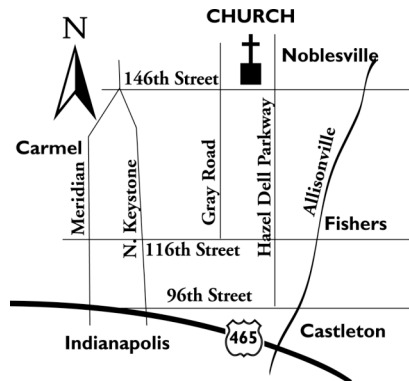

## Directions to Where You Want to Be

### Grace Community Church • Site 17

5504 E. 146<sup>th</sup> Street  
Noblesville, IN 46037  
317.848.2722 • www.gracecc.org

**Directions from North I-65:** Take I-65 South to 465 East. Take 465 to Keystone Avenue [Exit #33]. Take Keystone Avenue north to 96<sup>th</sup> Street. Take 96<sup>th</sup> Street east to Hazel Dell Parkway. Take Hazel Dell Parkway north to 146<sup>th</sup> Street. Take 146<sup>th</sup> Street west to Grace Community Church.

**From South I-65:** Take I-65 North to 465 East [Exit #106]. Take 465 East to I-69 North [Exit #37]. Take I-69 North to Noblesville/37 [Exit #5]. Take 37 North to 146<sup>th</sup> Street. Take 146<sup>th</sup> Street west to Grace Community Church.

**From West I-70:** Take I-70 East to 465 North. Take 465 North to Keystone Avenue [Exit #33]. Take Keystone Avenue north to 96<sup>th</sup> Street. Take 96<sup>th</sup> Street east to Hazel Dell Parkway. Take Hazel Dell Parkway north to 146<sup>th</sup> Street. Take 146<sup>th</sup> Street west to Grace Community Church.