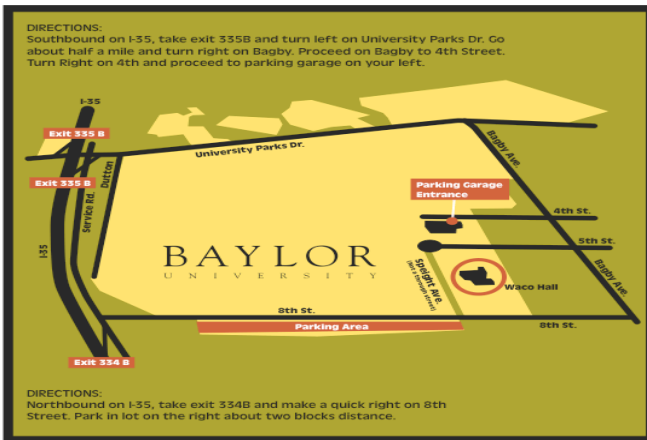

LEADERSHIP SUMMIT

August 7-8, 2008

Lead where you are.

Directions to Where You Want to Be

Baylor University, Waco Hall • Site #11
 500 Speight Avenue
 Waco, Texas 76706
 P: (254-710-6274) • www.baylor.edu/willowcreek

For Directions to Baylor University Visit:
www.baylor.edu/map and click on *Directions to BU*

Conference Schedule

Times Listed Below are Central Time.
 Schedule Subject to Change.

Thursday, August 7, 2008 9:00 a.m. – 5:30 p.m.

8:00 – 9:00 a.m.
Guest Check In

Session One
The High Drama of Decision Making
 Bill Hybels

Session Two
Finding Your True North
One-on-One with Bill George
Stand Up and Lead
One-on-One with Wendy Kopp

LUNCH

Session Nine
Relentless
 Bill Hybels

Eat Where You Are

Lunch will not be available on site for purchase during The Leadership Summit. However, there are a wide variety of restaurants within a few miles of Waco Hall. Maps and directions to restaurants will be available at the Conference Information Center.