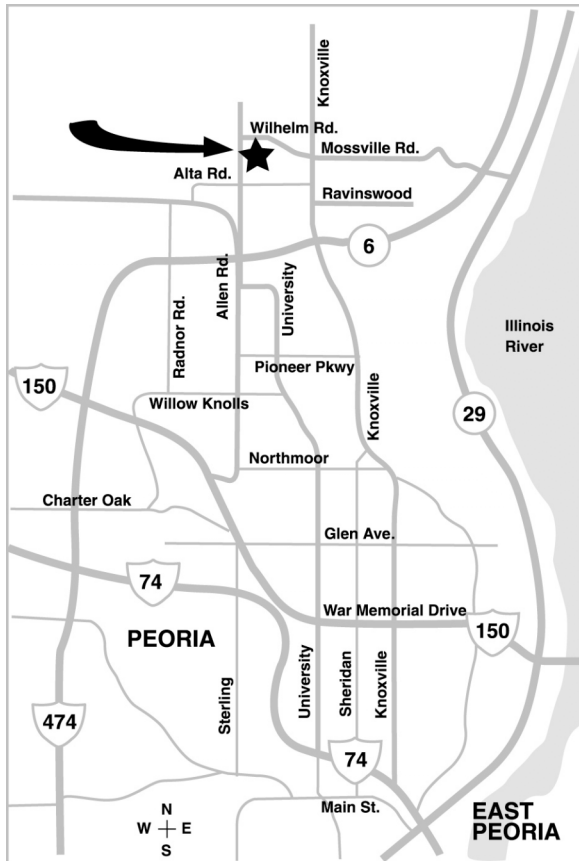

THE LEADERSHIP SUMMIT

August 7-8, 2008

Lead where you are.

Directions to Where You Want to Be

Northwoods Community Church • Site 5

10700 N Allen Rd, Peoria, IL 61615
309-243-1550 | www.nwoods.org

From Interstate 74, Route 150, or Route 6: Take Knoxville Ave. north to Wilhelm Road. Turn left (west) and travel approximately ½ mile. Northwoods is at the intersection of Wilhelm Road and Allen Road.

Worship Where You Are

You're invited to be a part of any of our weekend services: Saturday at 6pm or Sunday at 9 or 11am.

Eat Where You Are

Northwoods offers a conference lunch package for your convenience. Stay on campus with your team during lunch breaks and take advantage of the opportunity for discussion and networking. **The executive box lunch and drink 2-day package is just \$15 for both Thursday and Friday. Advance purchase is required. Visit www.nwoods.org/summit to get yours today.**

Stay Where You Are

AmericInn
Baymont Inn
Wingate Inn
Country Inn

9106 N. Lindbergh Dr., 309-692-9200
2002 W. War Memorial Dr., 309-686-7600
7708 State Route 91, 309-589-0033
5309 W. Landens Way, 309-589-0044