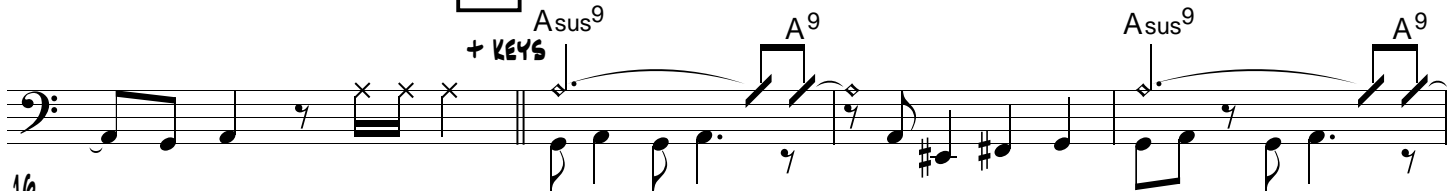

A1

16

+ COOL EL. GTR. DELAY ARPEGS